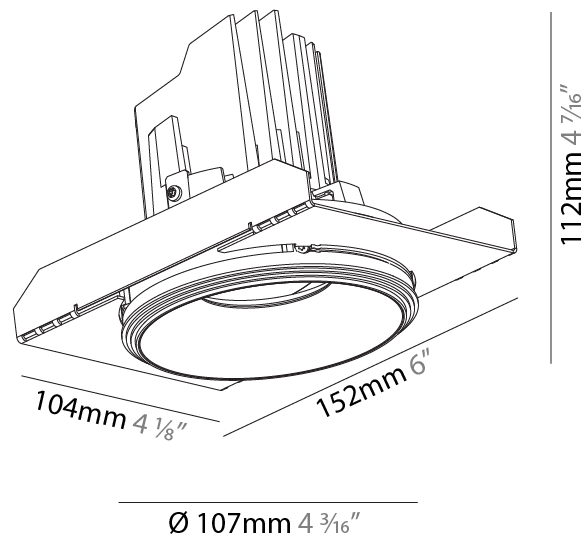

PHYSICAL

Shape: Round
Diameter (mm): 107
Diameter (in): 4 3/16
Height (mm): 112
Height (in): 4 7/16
Ceiling Thickness (mm): 10 / 12.5 / 15 / 25
Ceiling Thickness (in): 3/8 or 1/2 or 9/16 or 1
Min. Recessing Depth (mm): 130
Min. Recessing Depth (in): 5 1/8
Light Distribution: Adjustable / Downlight
Weight (kg): 0.609
Weight (lbs): 1.34
Fixture Finish: SSR / BKV / CWI / CRY / HAB / UFT / ITA / RUA / FTG / MYG / LOD / PUS / FRO / FUP / KIA / POP / BLS / SPG / MEY / GOH / GUM / CHC / COM / ABZ / JAG / OBR / MOS / ROR
Fixture Material: Aluminum Die Cast
Cut-out Measurements: Ø 111mm / 4 3/8"
Upon Request: Unique Ceiling Thickness

ELECTRICAL

Lamp Type: LED (Zhaga Standard)
Input Wattage (W): 16.5
Total Output Wattage (W): 14.7
Dimming: Dali Dimming
Driver Included: No
Driver Location: Recessed Housing
Driver Type: Constant Current - 120Vac
Driver Class: Class 2
Housing: See Components
Input Voltage (V): 120
Constant Current (MA): 350

LED

Number of LEDs: 1
Max. Delivered Lumen (lm): 770
Nominal Lumen (lm): 1140
CRI: >90 CRI
Lamp Life (hrs): 50000
Upon Request: RGB-W Tunable White Special Color Temperature Special LED

OPTICAL

Reflector: 20 / 40 / 60
Adjustability: Rotational 355°; Tilt 10°
Upon Request: Special Beam Angles

RATINGS AND CERTIFICATIONS

Certified By: Certified for North American Standards
IP rating: IP20