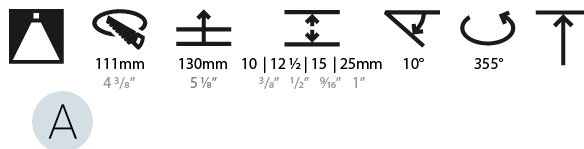

PHYSICAL

Shape: Round
Diameter (mm): 107
Diameter (in): 4 3/16
Height (mm): 112
Height (in): 4 7/16
Ceiling Thickness (mm): 10 / 12.5 / 15 / 25
Ceiling Thickness (in): 3/8 or 1/2 or 9/16 or 1
Min. Recessing Depth (mm): 130
Min. Recessing Depth (in): 5 1/8
Light Distribution: Adjustable / Downlight
Weight (kg): 0.609
Weight (lbs): 1.34
Fixture Finish: SSR / BKV / CWI / CRY / HAB / UFT / ITA / RUA / FTG / MYG / LOD / PUS / FRO / FUP / KIA / POP / BLS / SPG / MEY / GOH / GUM / CHC / COM / ABZ / JAG / OBR / MOS / ROR
Fixture Material: Aluminum Die Cast
Cut-out Measurements: Ø 111mm / 4 3/8"
Upon Request: Unique Ceiling Thickness

ELECTRICAL

Lamp Type: LED (Zhaga Standard)
Input Wattage (W): 16.5
Total Output Wattage (W): 14.7
Dimming: Dali Dimming
Driver Included: No
Driver Location: Recessed Housing
Driver Type: Constant Current - 120Vac
Driver Class: Class 2
Housing: See Components
Input Voltage (V): 120
Constant Current (MA): 350

LED

Number of LEDs: 1
Max. Delivered Lumen (lm): 770
Nominal Lumen (lm): 1140
CRI: >90 CRI
Lamp Life (hrs): 50000
Upon Request: RGB-W Tunable White Special Color Temperature Special LED

OPTICAL

Reflector: 20 / 40 / 60
Adjustability: Rotational 355°; Tilt 10°
Upon Request: Special Beam Angles

RATINGS AND CERTIFICATIONS

Certified By: Certified for North American Standards
IP rating: IP20